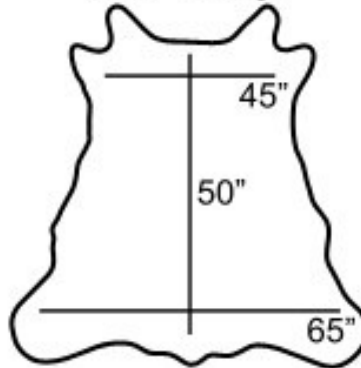

## AVERAGE HIDE SIZES

**Cowhide**  
60 SF Average

**Cowhide Side**  
25 SF Average

**Suede**  
25 SF Average

**Calfskin**  
25 SF Average

**Lambskin/Goatskin**  
9 SF Average

18 SF Leather = 1 LY 54" Fabric