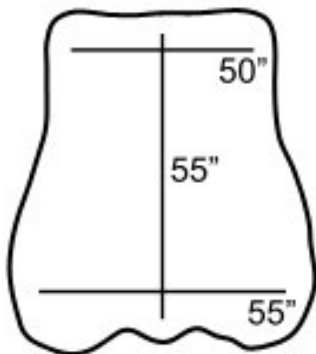

## AVERAGE HIDE SIZES

**Cowhide**  
60 SF Average

**Cowhide Side**  
25 SF Average

**Suede**  
25 SF Average

**Calfskin**  
25 SF Average

**Lambskin/Goatskin**  
9 SF Average

18 SF Leather = 1 LY 54" Fabric