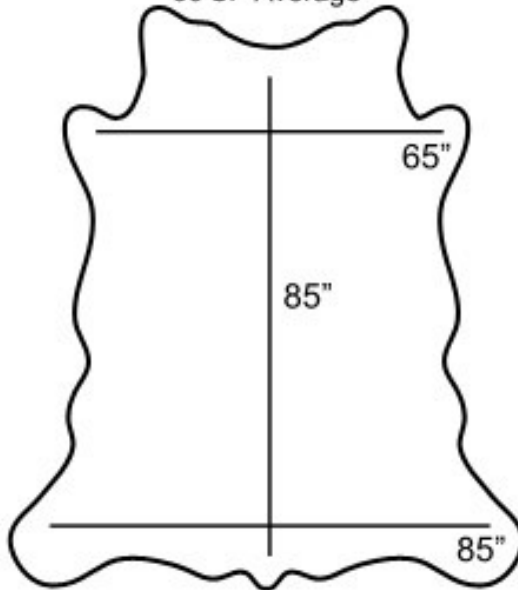

## AVERAGE HIDE SIZES

**Cowhide**  
60 SF Average

**Cowhide Side**  
25 SF Average

**Suede**  
25 SF Average

**Calfskin**  
25 SF Average

**Lambskin/Goatskin**  
9 SF Average

18 SF Leather = 1 LY 54" Fabric